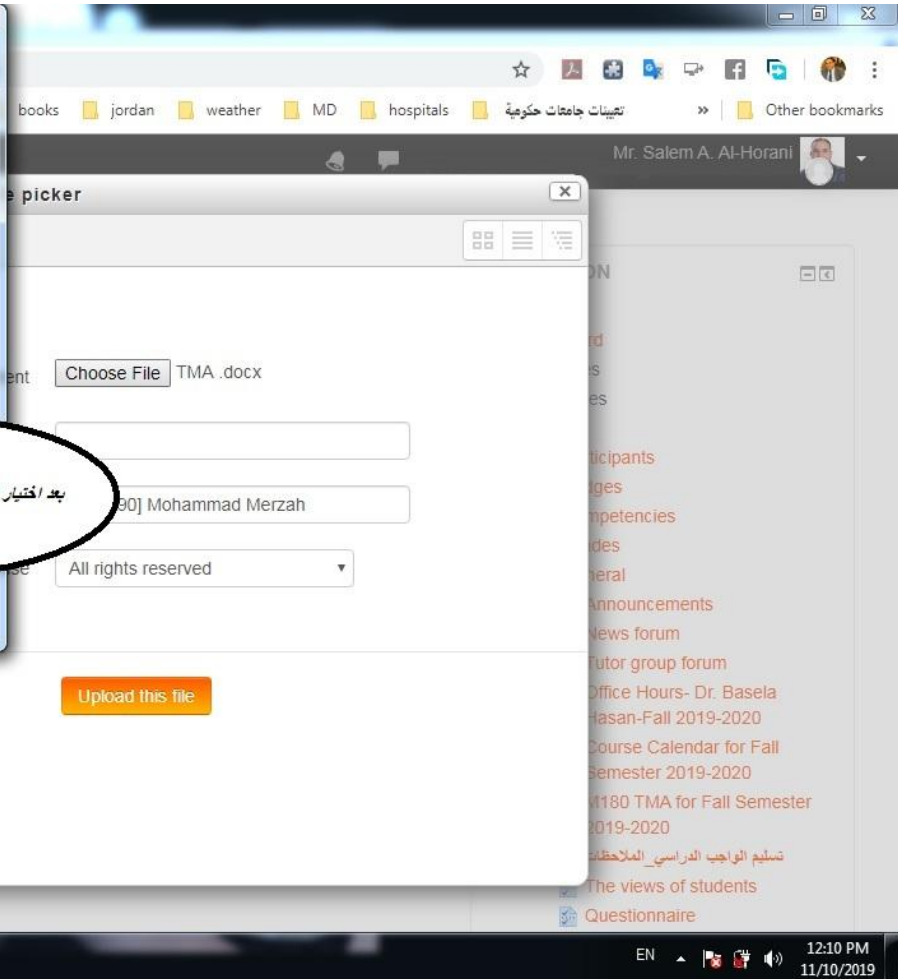

choose File **اختار**

Attachment  No file chosen

Save as

Author [2081190] Mohammad Merzah

Choose license All rights reserved

12:09 PM  
11/10/2019

بعد اختيار الملف تنقر على **Open**

Assignment