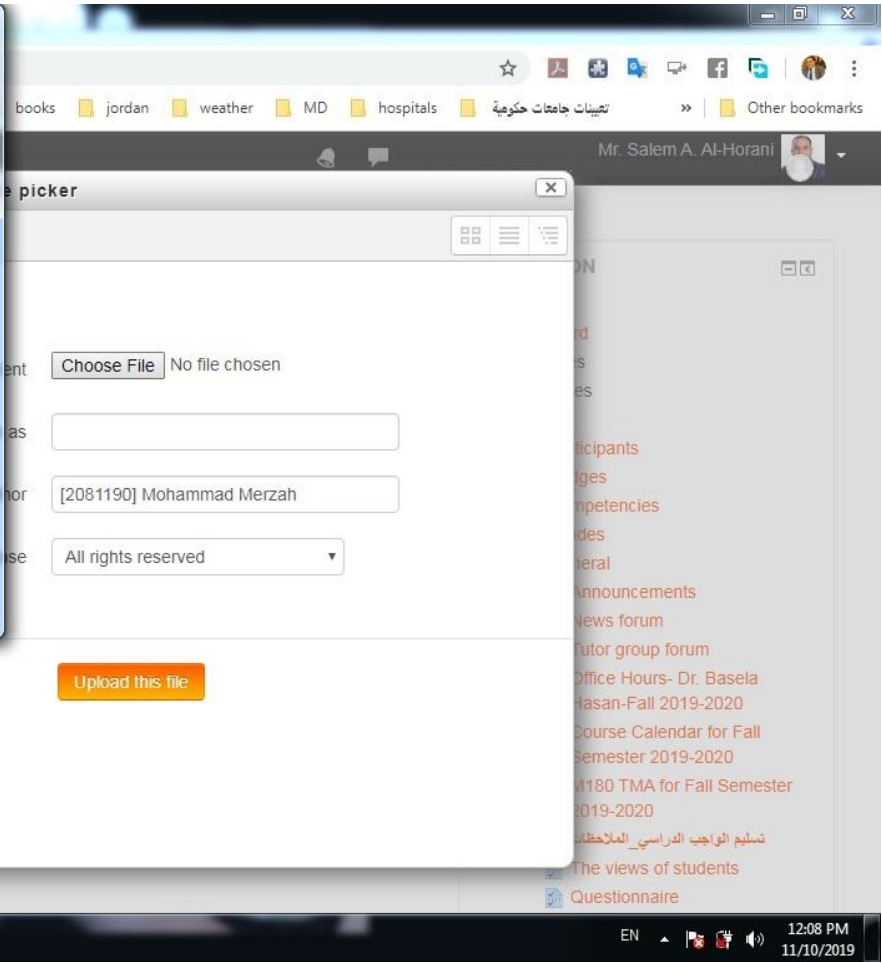

choose File **اختار**

Attachment  No file chosen

Save as

Author [2081190] Mohammad Merzah

Choose license All rights reserved

12:09 PM  
11/10/2019

بعد اختيار الملف تنقر على **Open**

Assignment